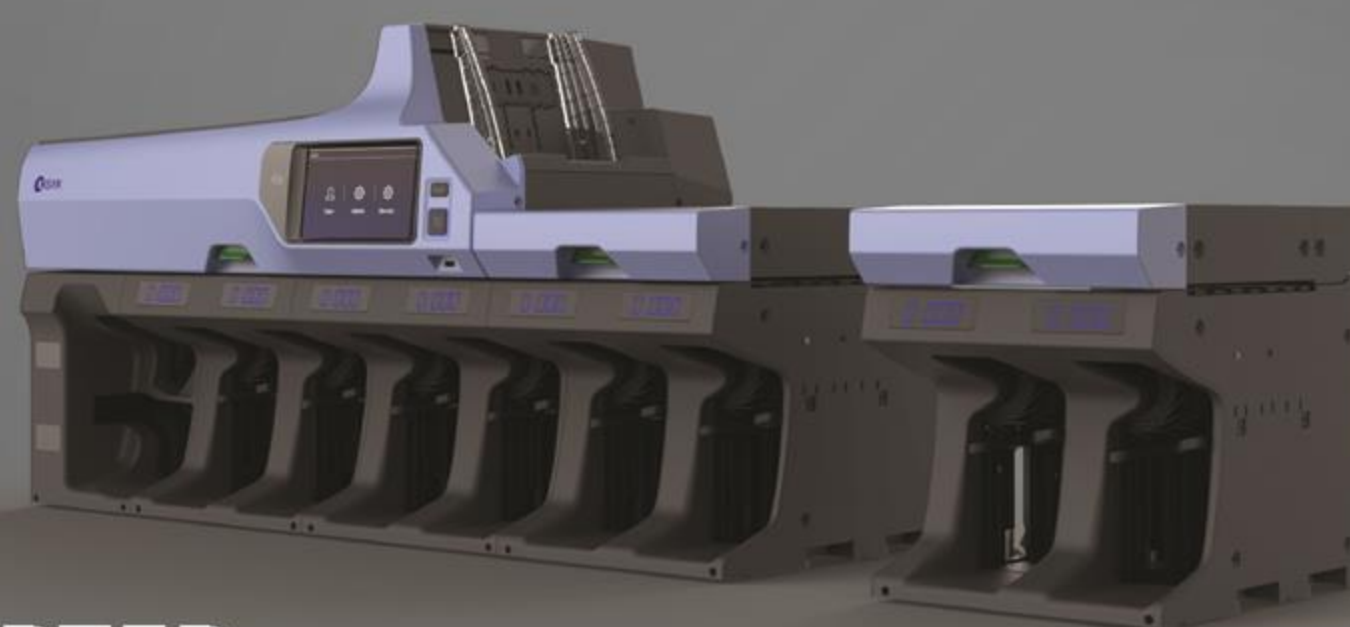

NEW

KE

MODULAR PREMIUM 4+2 POCKET FITNESS SORTER

Dual pocket expandable module and flexible pocket assignment system.
Maximized cash handling productivity with easy configuration for diverse sorting and pocket accessibility.

EFFICIENT WORKING PRIVILEGE

Dual Pocket Expandable
(max 12 pocket)
Flexible & Easy Pocket Assignment
Reject pocket as same location
with the others

EASY MAINTENANCE

Wide Opened Pocket Design
Simple path
Reliable Push Mechanism

DIVERSE SORTING SYSTEM

Multi/Auto Currency
Pocket capacity max 500
(for ATM cassette)

REJECT INDICATOR LAMP

Easy Recognition of suspected notes

POCKET CAPACITY

Efficient Volume for ATM cassette
(Max 500)

HOPPER PUSHER

# of Pockets	Main 4+2, Ext. 2~12 (6 Module)
Hopper Capacity	1000
Stacker Capacity	500
Reject Capacity	Reject 1-100, Reject 2-200
Normal Count	1000
Value Count	1000
Fitness Speed	1000
S/N Speed	1000
Dimension(W/H/D)	Main 731X534X392 Ext. (2P) 276X348X392
Weight	Main 55kg, Ext 10kg
Functions	Multi Curr. 20 Auto, Mix, Batch Card Face&Orientation, S/N (OCR), Fitness
S/N Reading	○
Fitness(F type)	○
Currency	12
Sensor	Dual CIS, UV, MG(18ch), IR, US Serial Port x 4
Connectivity/ Interface	LAN x 2 (Normal & Debug) USB x 1
OS	Linux
Screen	7" Touch Display (800 x 480 Pixels)
Options & Special Features	Dual Pocket Extendable Structure Interactive Pocket Structure Batch Card support Support External Data Screen